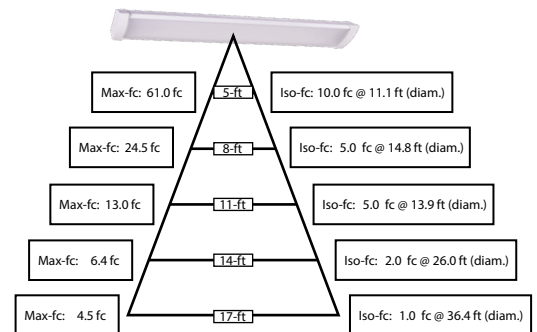

Isofootcandle Sampling