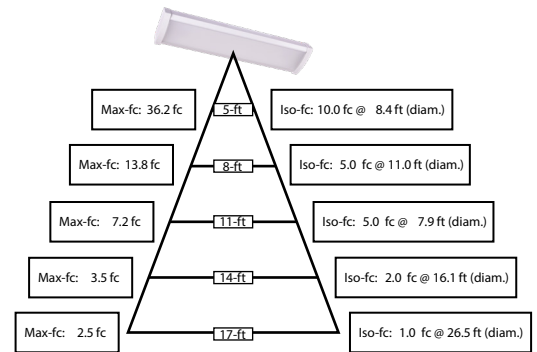

Isofootcandle Sampling