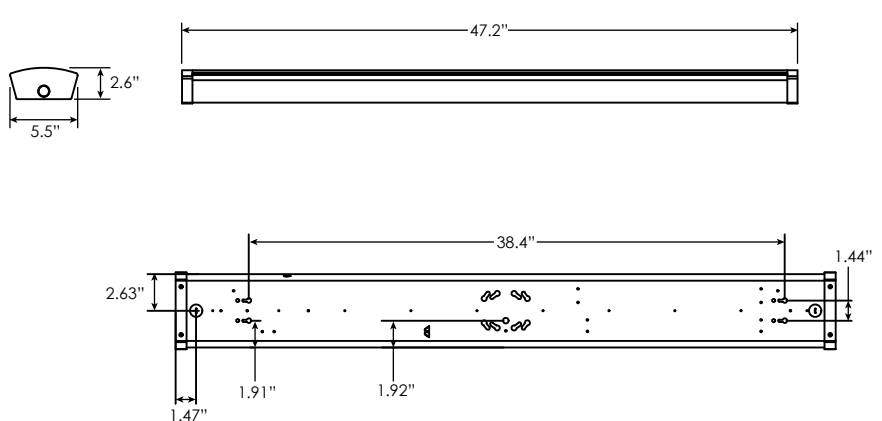

### Dimensions

2-ft profile  
(WRA2NS26E83550-DF)

4-ft profile  
(WRA4NP52E83550-DF)

**Specifications**

Catalog Logic	Order #	Lumens	Wattage	LPW	Color Temperature	CRI	Voltage	Dimming	Certifications	Pallet Qty
WRA2NS26E83550-DF	TBA	2631 LM	20.3 W	129.4	3500K, 4000K, 5000K Selectable	85	120-347 V	0-10v	ETL, DLC-Premium	xxx
WRA4NP52E83550-DF	30132	5129 LM	39.0 W	131.4	3500K, 4000K, 5000K Selectable	85	120-347 V	0-10v	ETL, DLC-Premium	xxx