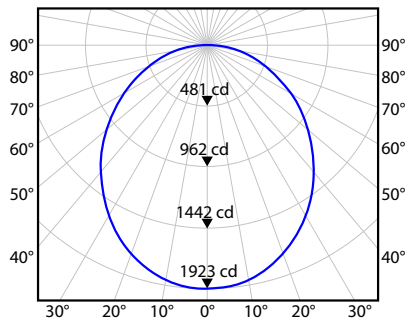

Polar Candela Plot