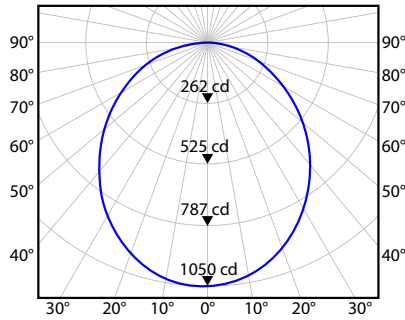

Specifications

Catalog Logic	Order #	Lumens	Wattage	LPW	Color Temperature	CRI	Voltage	Dimming	Certifications	Pallet Qty
WRA2NS26E83550-DF	TBA	2631 LM	20.3 W	129.4	3500K, 4000K, 5000K Selectable	85	120-347 V	0-10v	ETL, DLC-Premium	xxx
WRA4NP52E83550-DF	30132	5129 LM	39.0 W	131.4	3500K, 4000K, 5000K Selectable	85	120-347 V	0-10v	ETL, DLC-Premium	xxx

Photometric Data

Cat Logic: WRA2NS26E83550-DF*
Test Report: WRA2NS26E83550-DF(4000K).ies
CCT: set at 4000K
Lumens: 2788 LM
Input Watts: 19.7W

Polar Candela Plot