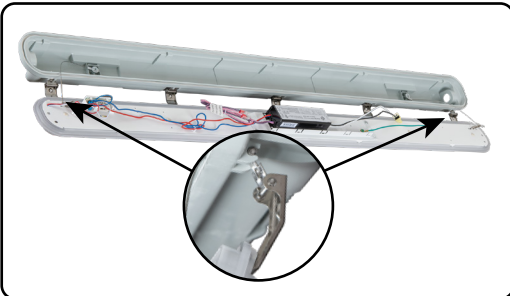

## VTA

LED Vapor Tight Fixture  
Selectable CCT and Wattage  
2-ft, 4-ft, & 8-ft options •5-yr Warranty

## KEY FEATURES

- 2', 4', & 8' configurations available for design flexibility
- ezCCT selectable between 3500K and 5000K, and ezWATT selectable wattage
- All configurations are DLC 5.0 Standard listed
- 130+ LPW provides 40-60% in energy savings vs. fluorescent
- Polymer diffusing lens creates an extremely uniform visual aesthetic and provides targeted uniform illumination
- UL Listed wet location + IP66 rating
- Easy and tamper resistant installation
- Liquid-tight connector included / optional flexible metal conduit adapter available
- 120-277V drivers with 0-10v dimming standard
- NSF listed for ANSI 2 - Food Equipment use

## Highlights

Convenient support latches will keep the top half suspended during installation, to free up hands during mounting and wiring

Surface-mounting clips

Liquid-tight cord bushing

Suspension V-hook brackets (two provided)