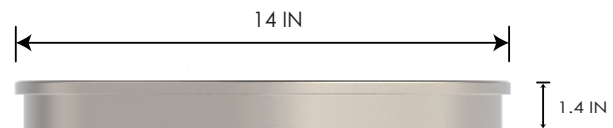

Dimensions

14" Profile