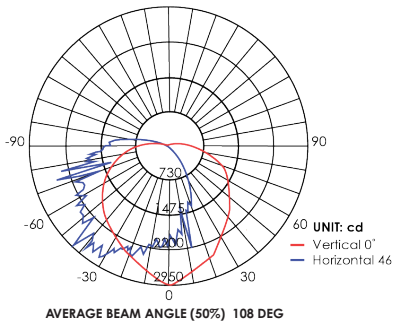

Lumen Intensity Graph: E4WPA50D-83050

Mounting Height	4 ft	Center beam fc: 84 fc Diameter: 9.9 ft.
Mounting Height	8 ft	Center beam fc: 21.01 fc Diameter: 19.8 ft.
Mounting Height	12 ft	Center beam fc: 9.34 fc Diameter: 29.7 ft.
Mounting Height	16 ft	Center beam fc: 5.25 fc Diameter: 39.5 ft.
Mounting Height	20 ft	Center beam fc: 3.36 fc Diameter: 49.5 ft.

Model: E4WPA4575D-83050
Test Report: E4WPA4575D-83050.ies
CCT: 5000
Lamp Type: LED
Lumens: 10400 LM
Input Watts: 75 W
Efficacy: 135 LM/W