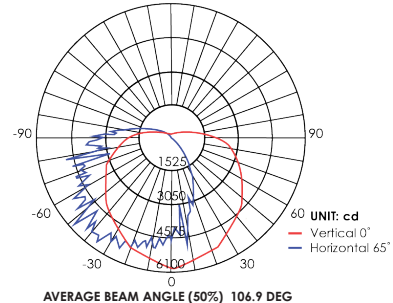

Lumen Intensity Graph: E4WPA75120D-83050

Mounting Height	4 ft	Center beam fc: 213.57 fc Diameter: 9.9 ft.
Mounting Height	8 ft	Center beam fc: 53.39 fc Diameter: 19.7 ft.
Mounting Height	12 ft	Center beam fc: 23.73 fc Diameter: 29.6 ft.
Mounting Height	16 ft	Center beam fc: 13.35 fc Diameter: 39.4 ft.
Mounting Height	20 ft	Center beam fc: 8.54 fc Diameter: 49.3 ft.