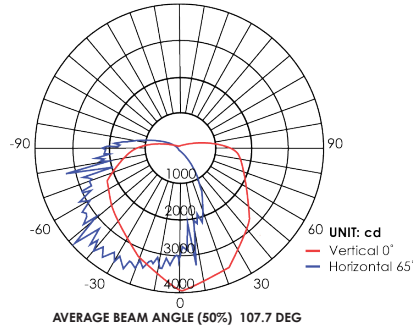

Lumen Intensity Graph: E4WPA4575D-83050

Mounting Height	4 ft	Center beam fc: 134.76 fc Diameter: 9.8 ft.
Mounting Height	8 ft	Center beam fc: 33.69 fc Diameter: 19.6 ft.
Mounting Height	12 ft	Center beam fc: 14.97 fc Diameter: 29.5 ft.
Mounting Height	16 ft	Center beam fc: 8.42 fc Diameter: 39.3 ft.
Mounting Height	20 ft	Center beam fc: 5.39 fc Diameter: 49.1 ft.

Model: E4WPA75120D-83050
Test Report: E4WPA75120D-83050.ies
CCT: 5000
Lamp Type: LED
Lumens: 16448 LM
Input Watts: 120 W
Efficacy: 135 LM/W