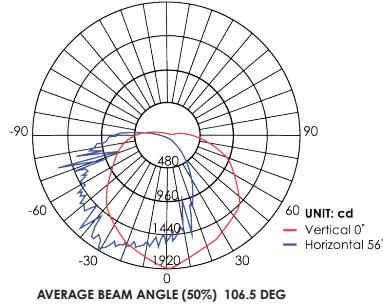

ENERGETIC
LIGHTING

E4WPA

LED Wall Pack • Selectable ezCCT
50,000 System Lifetime • 10 Year Limited Warranty

PHOTOMETRIC DATA

Model: E4WPA35D-83050
Test Report: E4WPA35D-83050.ies
CCT: 5000
Lamp Type: LED
Lumens: 5013 LM
Input Watts: 35 W
Efficacy: 135 LM/W

Lumen Intensity Graph: E4WPA35D-83050

Mounting Height	4 ft	Center beam fc: 58 fc Diameter: 10.4 ft.
Mounting Height	8 ft	Center beam fc: 14.61 fc Diameter: 20.8 ft.
Mounting Height	12 ft	Center beam fc: 6.49 fc Diameter: 31.2 ft.
Mounting Height	16 ft	Center beam fc: 3.65 fc Diameter: 41.6 ft.
Mounting Height	20 ft	Center beam fc: 2.34 fc Diameter: 52 ft.

Model: E4WPA50D-83050
Test Report: E4WPA50D-83050.ies
CCT: 5000
Lamp Type: LED
Lumens: 7395 LM
Input Watts: 50 W
Efficacy: 135 LM/W