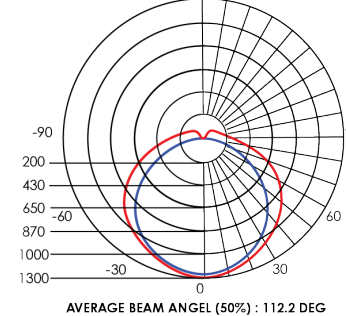

Lumen Intensity Graph:
E4SLA40D4-840