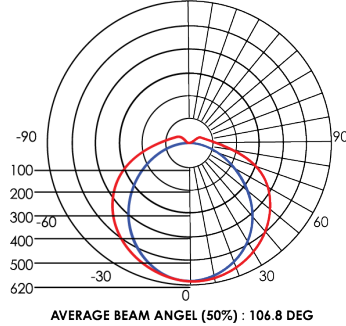

PHOTOMETRIC DATA

Model: E4SLA20D2-840
 Test Report: E4SLA20D2-840.ies
 CCT: 5000
 Lamp Type: LED
 Lumens: 4400 LM
 Input Watts: 20 W
 Efficacy: 118 LM/W
 BUG: B1-U3-G1

Lumen Intensity Graph:
E4SLA20D2-840

Model: E4SLA20D2-83550
 Test Report: E4SLA20D2-83550.ies
 CCT: 5000
 Lamp Type: LED
 Lumens: 4400 LM
 Input Watts: 20 W
 Efficacy: 118 LM/W
 BUG: B1-U3-G1

Lumen Intensity Graph:
E4SLA20D2-83550

Model: E4SLA40D4-840
 Test Report: E4SLA40D4-840.ies
 CCT: 5000
 Lamp Type: LED
 Lumens: 4950 LM
 Input Watts: 40 W
 Efficacy: 118 LM/W
 BUG: B2-U3-G2