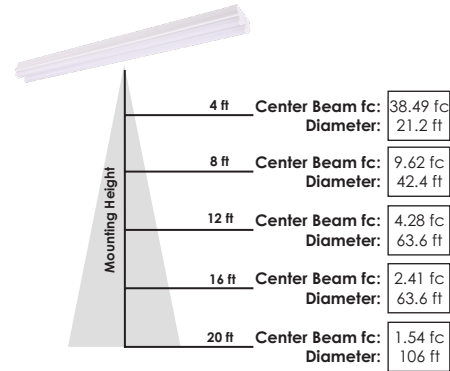

8ft Profile

8ft Profile 120-277V

Model Number	Order #	Lumens	Wattage	LPW	Color Temp	CRI	Voltage	Dimming	DLC	Pallet Qty
E4SLA80D8-840	30202	9200LM	80W	118	4000K	80	120-277V	0-10V	DLC-5.1-S	120
E4SLA80D8-83550	30205	9000LM	80W	118	3500K	80	120-277V	0-10V	DLC-5.1-S	120
		9200LM			5000K					

PHOTOMETRIC DATA

Model: E4SLA20D2-840
 Test Report: E4SLA20D2-840.ies
 CCT: 5000
 Lamp Type: LED
 Lumens: 4400 LM
 Input Watts: 20 W
 Efficacy: 118 LM/W
 BUG: B1-U3-G1

Lumen Intensity Graph:
E4SLA20D2-840