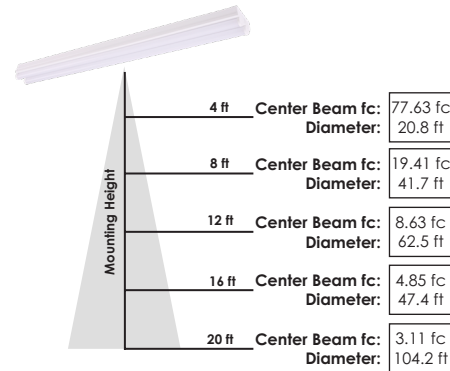

Lumen Intensity Graph:
E4SLA40D4-83550