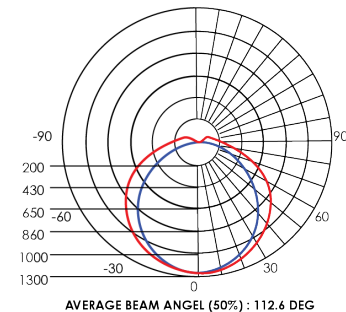

PHOTOMETRIC DATA

Model: E4SLA20D2-840
 Test Report: E4SLA20D2-840.ies
 CCT: 5000
 Lamp Type: LED
 Lumens: 4400 LM
 Input Watts: 20 W
 Efficacy: 118 LM/W
 BUG: B1-U3-G1

Lumen Intensity Graph:
E4SLA20D2-840

Model: E4SLA20D2-83550
 Test Report: E4SLA20D2-83550.ies
 CCT: 5000
 Lamp Type: LED
 Lumens: 4400 LM
 Input Watts: 20 W
 Efficacy: 118 LM/W
 BUG: B1-U3-G1

Lumen Intensity Graph:
E4SLA20D2-83550

Model: E4SLA40D4-840
 Test Report: E4SLA40D4-840.ies
 CCT: 5000
 Lamp Type: LED
 Lumens: 4950 LM
 Input Watts: 40 W
 Efficacy: 118 LM/W
 BUG: B2-U3-G2

Lumen Intensity Graph:
E4SLA40D4-840

Model: E4SLA40D4-83550
 Test Report: E4SLA40D4-83550.ies
 CCT: 5000
 Lamp Type: LED
 Lumens: 4950 LM
 Input Watts: 40 W
 Efficacy: 118 LM/W
 BUG: B2-U3-G2v

Lumen Intensity Graph:
E4SLA40D4-83550