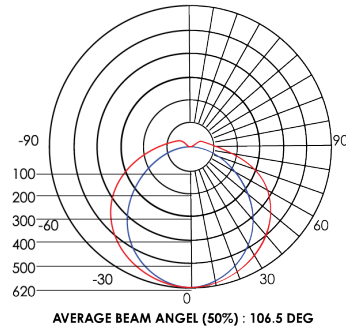

PHOTOMETRIC DATA

Model: E4SLA20D2-840
 Test Report: E4SLA20D2-840.ies
 CCT: 5000
 Lamp Type: LED
 Lumens: 4400 LM
 Input Watts: 20 W
 Efficacy: 118 LM/W
 BUG: B1-U3-G1

Lumen Intensity Graph:
E4SLA20D2-840