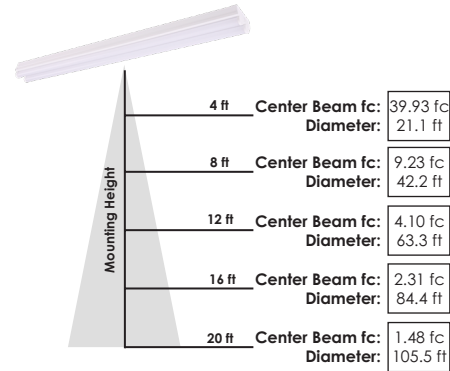

Lumen Intensity Graph:
E4SLA20D2-83550