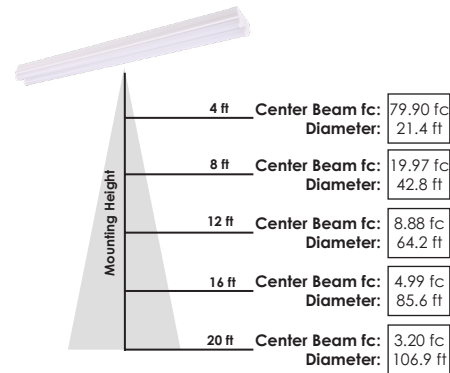

Lumen Intensity Graph:
E4SLA40D4-840