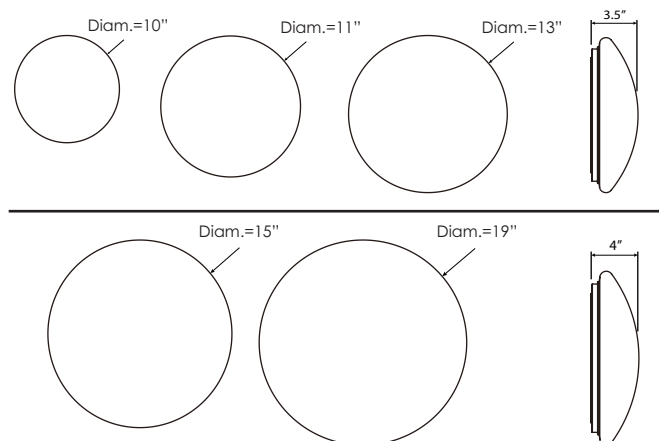

Shipping Information

Item	Weight	Box Qty.
10"	14 lbs	8 per case
11"	9 lbs	4 per case
13"	15 lbs	6 per case
15"	15 lbs	4 per case
19"	12 lbs	2 per case

Lumen Maintenance

Housing Type	Ambient Temperature	TM-21 Lumen Maintenance (50,000 hours)	Theoretical L70 (hours)
10" profile	25°C	>85.51%	54,000
11" profile	25°C	>84.94%	54,000
13" profile	25°C	>85.51%	54,000
15" profile	25°C	>85.51%	54,000
19" profile	25°C	>84.43%	54,000

Dimensions

- 10" 11" 13" 15" 19"
 E4FMR12D-93050
 E4FMR14D-93050
 E4FMR1522D-93050
 E4FMR1824D-93050
 E4FMR2432D-93050

Model Ordering Number

Series Prefix	Wattage	Dimming	CRI	CCT
E4FMR	12	D	9	3050
E4FMR Energetic LED Round Flush Mount CCT-Selectable	12 12W 14 14W 1522 15, 18, or 22W 2228 22, 24, or 28W 2432 24, 28, or 32W	D Triac Dimmable (default)	9 90 CRI	3050 3000K, 4000K, or 5000K