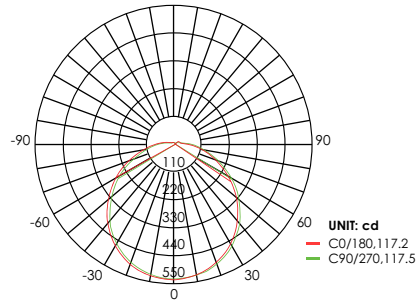

Lumen Intensity Graph: E4FMR12D-93050

AVERAGE BEAM ANGLE (50%) : 120.7 DEG

Model: E4FMR14D-93050
Test Report: E4FMR14D-93050.ies
CCT: 3000
Lamp Type: LED
Lumens: 1000 LM
Input Watts: 14 W
Efficacy: 70 LM/W

Lumen Intensity Graph: E4FMR14D-93050

AVERAGE BEAM ANGLE (50%) : 120.4 DEG

Model: E4FMR1522D-93050
Test Report: E4FMR1522D-93050.ies
CCT: 3000
Lamp Type: LED
Lumens: 1600 LM
Input Watts: 22 W (set at 22W)
Efficacy: 70 LM/W

Lumen Intensity Graph: E4FMR1522D-93050

AVERAGE BEAM ANGLE (50%) : 118.6 DEG

Reference IES on website for selectable 15W and 18W reports

ENERGETIC
L I G H T I N G

E4FMR

LED Round Flush Mount Fixture CCT-select
50,000 System Lifetime • 10 Year Limited Warranty

Lumen Intensity Graph: E4FMR1824D-93050

AVERAGE BEAM ANGLE (50%) : 117.4 DEG

Mounting Height	MAX	Iso-fc Avg:	Diameter:
3 ft	50 fc MAX	13 fc	10.8 ft.
6 ft	12 fc MAX	3.27 fc	21.5 ft.
10 ft	5 fc MAX	1.45 fc	32.3 ft.
13 ft	3 fc MAX	.82 fc	43 ft.
16 ft	2 fc MAX	0.52 fc	53.8 ft.
20 ft	1.39 fc MAX	.36 fc	64.5 ft.