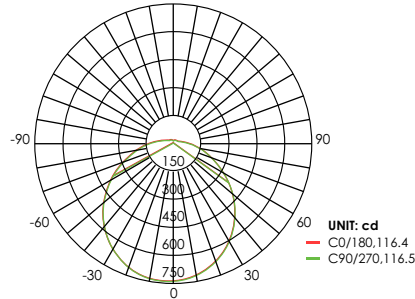

Lumen Intensity Graph: E4FMR1522D-93050

AVERAGE BEAM ANGLE (50%) : 118.6 DEG

Reference IES on website for selectable 15W and 18W reports

ENERGETIC
L I G H T I N G

E4FMR

LED Round Flush Mount Fixture CCT-select
50,000 System Lifetime • 10 Year Limited Warranty

Lumen Intensity Graph: E4FMR1824D-93050

AVERAGE BEAM ANGLE (50%) : 117.4 DEG

Mounting Height	MAX	Iso-fc Avg:	Diameter:
3 ft	50 fc MAX	13 fc	10.8 ft.
6 ft	12 fc MAX	3.27 fc	21.5 ft.
10 ft	5 fc MAX	1.45 fc	32.3 ft.
13 ft	3 fc MAX	.82 fc	43 ft.
16 ft	2 fc MAX	0.52 fc	53.8 ft.
20 ft	1.39 fc MAX	.36 fc	64.5 ft.

Lumen Intensity Graph: E4FMR2432D-93050

AVERAGE BEAM ANGLE (50%) : 116.5 DEG

Mounting Height	MAX	Iso-fc Avg:	Diameter:
3 ft	69 fc MAX	18 fc	10.6 ft.
6 ft	17 fc MAX	4.5 fc	21.2 ft.
10 ft	7 fc MAX	1.99 fc	31.8 ft.
13 ft	4 fc MAX	1.12 fc	42.3 ft.
16 ft	2.76 fc MAX	0.72 fc	52.9 ft.
20 ft	1.92 fc MAX	0.5 fc	63.5 ft.