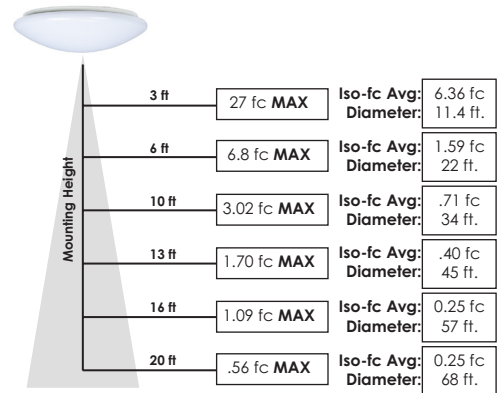

ENERGETIC
LIGHTING

E4FMR

LED Round Flush Mount Fixture CCT-select
50,000 System Lifetime • 10 Year Limited Warranty

PHOTOMETRIC DATA

Model: E4FMR12D-93050
Test Report: E4FMR12D-93050.ies
CCT: 3000
Lamp Type: LED
Lumens: 840 LM
Input Watts: 12 W
Efficacy: 70 LM/W

Lumen Intensity Graph: E4FMR12D-93050

AVERAGE BEAM ANGLE (50%) : 120.7 DEG

Model: E4FMR14D-93050
Test Report: E4FMR14D-93050.ies
CCT: 3000
Lamp Type: LED
Lumens: 1000 LM
Input Watts: 14 W
Efficacy: 70 LM/W

Lumen Intensity Graph: E4FMR14D-93050

AVERAGE BEAM ANGLE (50%) : 120.4 DEG

Model: E4FMR1522D-93050
Test Report: E4FMR1522D-93050.ies
CCT: 3000
Lamp Type: LED
Lumens: 1600 LM
Input Watts: 22 W (set at 22W)
Efficacy: 70 LM/W

Lumen Intensity Graph: E4FMR1522D-93050

AVERAGE BEAM ANGLE (50%) : 118.6 DEG

Reference IES on website for selectable 15W and 18W reports

ENERGETIC
L I G H T I N G

E4FMR

LED Round Flush Mount Fixture CCT-select
50,000 System Lifetime • 10 Year Limited Warranty