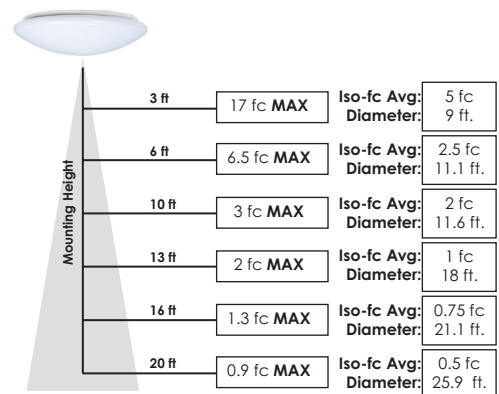

Lumen Intensity Graph: E4FMR12D-93050

AVERAGE BEAM ANGLE (50%) : 120.7 DEG

Model: E4FMR14D-93050
Test Report: E4FMR14D-93050.ies
CCT: 3000
Lamp Type: LED
Lumens: 1000 LM
Input Watts: 14 W
Efficacy: 70 LM/W

Lumen Intensity Graph: E4FMR14D-93050

AVERAGE BEAM ANGLE (50%) : 120.4 DEG

Model: E4FMR1522D-93050
Test Report: E4FMR1522D-93050.ies
CCT: 3000
Lamp Type: LED
Lumens: 1600 LM
Input Watts: 22 W (set at 22W)
Efficacy: 70 LM/W

Lumen Intensity Graph: E4FMR1522D-93050

AVERAGE BEAM ANGLE (50%) : 118.6 DEG

Reference IES on website for selectable 15W and 18W reports

ENERGETIC
L I G H T I N G

E4FMR

LED Round Flush Mount Fixture CCT-select
50,000 System Lifetime • 10 Year Limited Warranty

Lumen Intensity Graph: E4FMR1824D-93050

AVERAGE BEAM ANGLE (50%) : 117.4 DEG

Mounting Height	MAX	Iso-fc Avg:	Diameter:
3 ft	50 fc MAX	13 fc	10.8 ft.
6 ft	12 fc MAX	3.27 fc	21.5 ft.
10 ft	5 fc MAX	1.45 fc	32.3 ft.
13 ft	3 fc MAX	.82 fc	43 ft.
16 ft	2 fc MAX	0.52 fc	53.8 ft.
20 ft	1.39 fc MAX	.36 fc	64.5 ft.