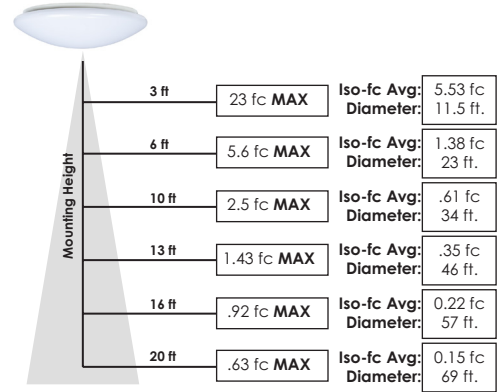

ENERGETIC
LIGHTING

E4FMR

LED Round Flush Mount Fixture CCT-select
50,000 System Lifetime • 10 Year Limited Warranty

PHOTOMETRIC DATA

Model: E4FMR12D-93050
Test Report: E4FMR12D-93050.ies
CCT: 3000
Lamp Type: LED
Lumens: 840 LM
Input Watts: 12 W
Efficacy: 70 LM/W

Lumen Intensity Graph: E4FMR12D-93050

AVERAGE BEAM ANGLE (50%) : 120.7 DEG

Model: E4FMR14D-93050
Test Report: E4FMR14D-93050.ies
CCT: 3000
Lamp Type: LED
Lumens: 1000 LM
Input Watts: 14 W
Efficacy: 70 LM/W

Lumen Intensity Graph: E4FMR1824D-93050

AVERAGE BEAM ANGLE (50%) : 117.4 DEG

Mounting Height	MAX	Iso-fc Avg:	Diameter:
3 ft	50 fc MAX	13 fc	10.8 ft.
6 ft	12 fc MAX	3.27 fc	21.5 ft.
10 ft	5 fc MAX	1.45 fc	32.3 ft.
13 ft	3 fc MAX	.82 fc	43 ft.
16 ft	2 fc MAX	0.52 fc	53.8 ft.
20 ft	1.39 fc MAX	.36 fc	64.5 ft.

Lumen Intensity Graph: E4FMR2432D-93050

AVERAGE BEAM ANGLE (50%) : 116.5 DEG

Mounting Height	MAX	Iso-fc Avg:	Diameter:
3 ft	69 fc MAX	18 fc	10.6 ft.
6 ft	17 fc MAX	4.5 fc	21.2 ft.
10 ft	7 fc MAX	1.99 fc	31.8 ft.
13 ft	4 fc MAX	1.12 fc	42.3 ft.
16 ft	2.76 fc MAX	0.72 fc	52.9 ft.
20 ft	1.92 fc MAX	0.5 fc	63.5 ft.