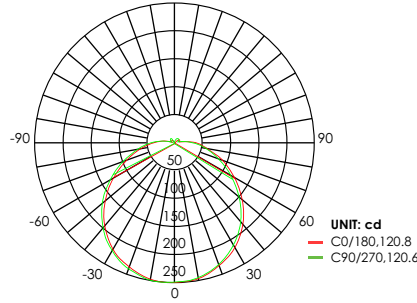

ENERGETIC
LIGHTING

E4FMR

LED Round Flush Mount Fixture CCT-select
50,000 System Lifetime • 10 Year Limited Warranty

PHOTOMETRIC DATA

Model: E4FMR12D-93050
Test Report: E4FMR12D-93050.ies
CCT: 3000
Lamp Type: LED
Lumens: 840 LM
Input Watts: 12 W
Efficacy: 70 LM/W

Lumen Intensity Graph: E4FMR12D-93050

AVERAGE BEAM ANGLE (50%) : 120.7 DEG

Model: E4FMR14D-93050
Test Report: E4FMR14D-93050.ies
CCT: 3000
Lamp Type: LED
Lumens: 1000 LM
Input Watts: 14 W
Efficacy: 70 LM/W

Lumen Intensity Graph: E4FMR14D-93050

AVERAGE BEAM ANGLE (50%) : 120.4 DEG

Model: E4FMR1522D-93050
Test Report: E4FMR1522D-93050.ies
CCT: 3000
Lamp Type: LED
Lumens: 1600 LM
Input Watts: 22 W (set at 22W)
Efficacy: 70 LM/W