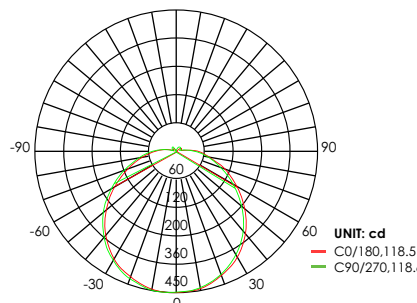

Lumen Intensity Graph: E4FMR12D-93050

AVERAGE BEAM ANGLE (50%) : 120.7 DEG

Model: E4FMR14D-93050
Test Report: E4FMR14D-93050.ies
CCT: 3000
Lamp Type: LED
Lumens: 1000 LM
Input Watts: 14 W
Efficacy: 70 LM/W

Lumen Intensity Graph: E4FMR14D-93050

AVERAGE BEAM ANGLE (50%) : 120.4 DEG

Model: E4FMR1522D-93050
Test Report: E4FMR1522D-93050.ies
CCT: 3000
Lamp Type: LED
Lumens: 1600 LM
Input Watts: 22 W (set at 22W)
Efficacy: 70 LM/W

Lumen Intensity Graph: E4FMR1522D-93050

AVERAGE BEAM ANGLE (50%) : 118.6 DEG

Reference IES on website for selectable 15W and 18W reports

ENERGETIC
L I G H T I N G

E4FMR

LED Round Flush Mount Fixture CCT-select
50,000 System Lifetime • 10 Year Limited Warranty