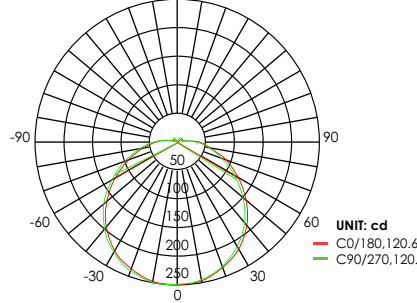

ENERGETIC
LIGHTING

E4FMR

LED Round Flush Mount Fixture CCT-select
50,000 System Lifetime • 10 Year Limited Warranty

PHOTOMETRIC DATA

Model: E4FMR12D-93050
Test Report: E4FMR12D-93050.ies
CCT: 3000
Lamp Type: LED
Lumens: 840 LM
Input Watts: 12 W
Efficacy: 70 LM/W

Lumen Intensity Graph: E4FMR12D-93050

AVERAGE BEAM ANGLE (50%) : 120.7 DEG

Model: E4FMR14D-93050
Test Report: E4FMR14D-93050.ies
CCT: 3000
Lamp Type: LED
Lumens: 1000 LM
Input Watts: 14 W
Efficacy: 70 LM/W

Lumen Intensity Graph: E4FMR14D-93050

AVERAGE BEAM ANGLE (50%) : 120.4 DEG

Model: E4FMR1522D-93050
Test Report: E4FMR1522D-93050.ies
CCT: 3000
Lamp Type: LED
Lumens: 1600 LM
Input Watts: 22 W (set at 22W)
Efficacy: 70 LM/W

Lumen Intensity Graph: E4FMR1522D-93050

AVERAGE BEAM ANGLE (50%) : 118.6 DEG

Reference IES on website for selectable 15W and 18W reports

ENERGETIC
L I G H T I N G

E4FMR

LED Round Flush Mount Fixture CCT-select
50,000 System Lifetime • 10 Year Limited Warranty