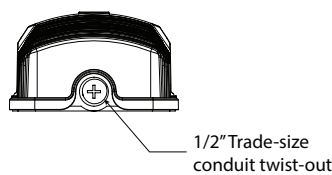

Dimensions

1/2" Trade-size conduit twist-out