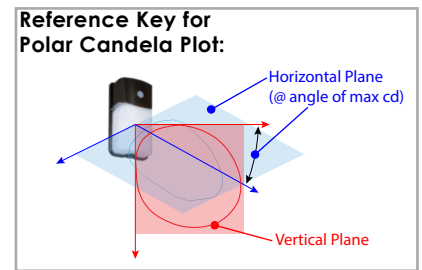

STOCK ORDERING INFORMATION

Catalog Logic	Order #	Lumens	Wattage	LPW	Color Temperature	CRI	Voltage	Dimming	Certifications	Palet Qty
E1WPM1015T-93050	70131	1250, 850 Select LM	15W, 10W Select	85	3000K, 4000K, 5000K Select	>90	120	Triac	ETL, JA8	350

PHOTOMETRIC DATA

Cat Logic: E1WPM1015T-93050*
Test Report: E1WPM1015T-93050(15W_3000K).ies
CCT: set at 3000K
Lamp Type: LED
Lumens: 1289.4 LM
Input Watts: 14.73 W (set at 15W)
Efficacy: 87.5 LM/W
NEMA Type: 7H x 2V
BUG Rating: B0-U3-G2

Polar Candela Plot

Isofootcandle Sampling

Data from E3WPA28L-830
(representative for all CCT in 28W series)

Mounting Height	Narrow		Wide	
	Iso-fc:	Radius:	Iso-fc:	Radius:
5 ft	28 fc MAX	6.3 ft	10 fc 1 fc	16.2 ft
8 ft	16 fc MAX	9.4 ft	5 fc 1 fc	18.5 ft
10 ft	9.8 fc MAX	8.6 ft	5 fc 1 fc	19.3 ft
12 ft	6.5 fc MAX	5.6 ft	5 fc 1 fc	20 ft
15 ft	4.2 fc MAX	7.7 ft	3 fc 1 fc	21.3 ft
20 ft	2.3 fc MAX	9.3 ft	2 fc 1 fc	19.9 ft