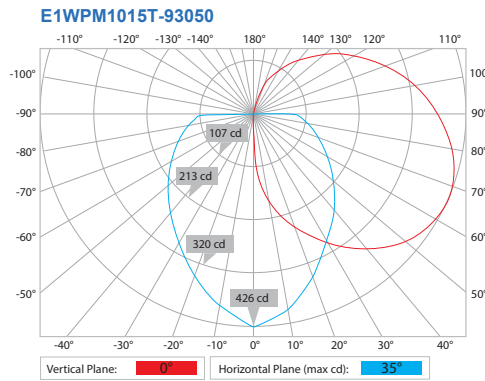

STOCK ORDERING INFORMATION

Catalog Logic	Order #	Lumens	Wattage	LPW	Color Temperature	CRI	Voltage	Dimming	Certifications	Palet Qty
E1WPM1015T-93050	70131	1250, 850 Select LM	15W, 10W Select	85	3000K, 4000K, 5000K Select	>90	120	Triac	ETL, JA8	350

PHOTOMETRIC DATA

Cat Logic: E1WPM1015T-93050*
Test Report: E1WPM1015T-93050(15W_3000K).ies
CCT: set at 3000K
Lamp Type: LED
Lumens: 1289.4 LM
Input Watts: 14.73 W (set at 15W)
Efficacy: 87.5 LM/W
NEMA Type: 7H x 2V
BUG Rating: B0-U3-G2

Polar Candela Plot

Isofootcandle Sampling

Data from E3WPA28L-830
(representative for all CCT in 28W series)

Mounting Height	Narrow		Wide	
	Iso-fc:	Radius:	Iso-fc:	Radius:
5 ft	28 fc MAX	6.3 ft	10 fc 1 fc	16.2 ft
8 ft	16 fc MAX	9.4 ft	5 fc 1 fc	18.5 ft
10 ft	9.8 fc MAX	8.6 ft	5 fc 1 fc	19.3 ft
12 ft	6.5 fc MAX	5.6 ft	5 fc 1 fc	20 ft
15 ft	4.2 fc MAX	7.7 ft	3 fc 1 fc	21.3 ft
20 ft	2.3 fc MAX	9.3 ft	2 fc 1 fc	19.9 ft