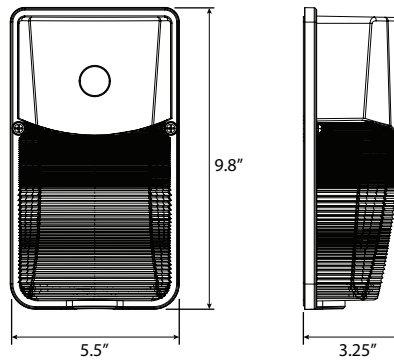

Dimensions

1/2" Trade-size conduit twist-out