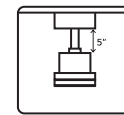

Special Feature

Short Downrod