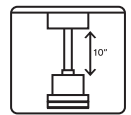

Middle Downrod

Shipping Information

Order#	Item	Weight	Box Qty.	Box size
51000	CFAN-DC3B52-BK	14.15lbs	1 per	27.2"Lx13.0"Wx9.1"H
51001	CFAN-DC3B52-WH	14.15lbs	1 per	27.2"Lx13.0"Wx9.1"H