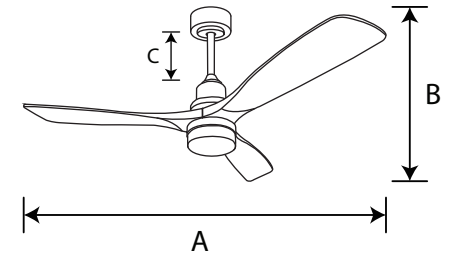

### KEY FEATURES

- The ceiling fan with three color temperature (Warm white/Natural White/Daylight) options and Dimming, the memory function maintains the previous settings.
- Energetic Lighting's ceiling fan with lights come with your choice of 5" and 10" down-rod sizes, ensuring you get the perfect fit for your ceiling height.
- Suitable for Angled mount, vaulted ceiling angle is not to exceed 15 degrees.
- Ceiling fan with light fixture has obtained ETL certification.
- The motor is guaranteed for 10 years, and the entire product warranty is for 2 years.

### Product information

<b>Input Voltage</b>	120V
<b>Size</b>	52-Inch
<b>Motor</b>	DC Motor
<b>Blades</b>	3 Reversible Blades
<b>Fan Speed</b>	1~6 Adjustable
<b>Material</b>	Walnut Wood
<b>Mounting Type</b>	Downrod Mount
<b>Timer Setting</b>	2/4 Hours
<b>Finish</b>	Matte (White or black)
<b>Sound Level</b>	35 dB
<b>Certification</b>	ETL \ FCC

### Dimensions

<b>Blades diameter</b>	A	52"
<b>Overall Height</b>	B	16"/21"
<b>Downrods</b>	C	5"/10"